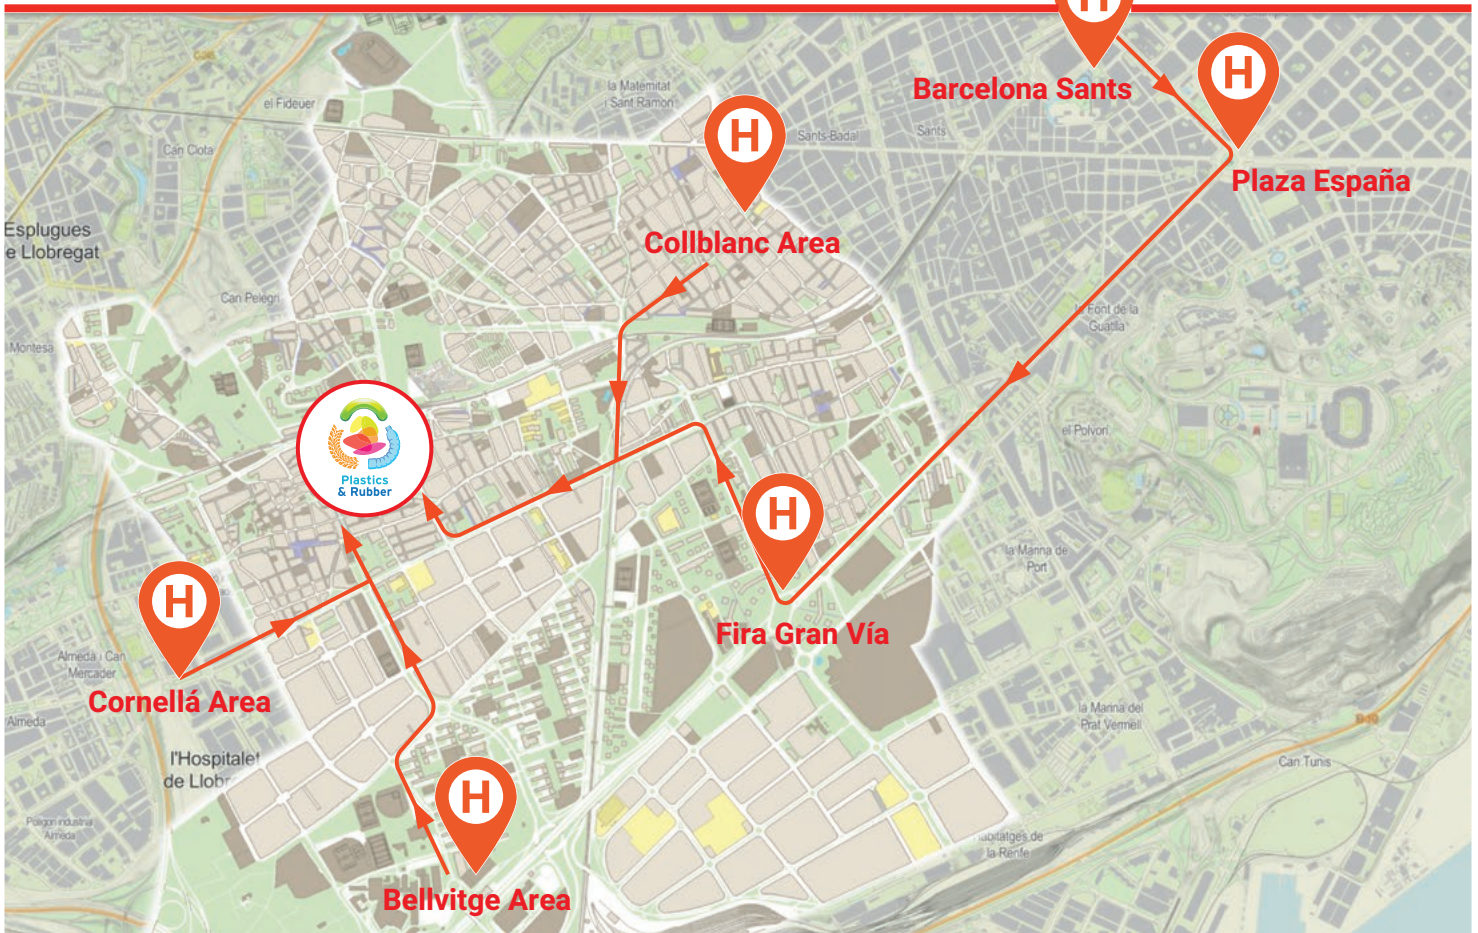

Hotels

Barcelona Sants

Car/taxi - 22 Minutes
Train - 13 Minutes
Walking - 46 Minutes

Barcelo Sants
Nobu Hotel Barcelona
Expo Hotel Barcelona
AC Hotel Sants by Marriot
Via Sants Hotel Barcelona
H10 Itaca
Hotel Abbot
Abba Sants

Bellvitge Area

Car/taxi - 10 Minutes
Metro - 15 Minutes
Walking - 30 Minutes

Hyatt Regency Barcelona Tower

Plaza España

Car/taxi - 16 Minutes
Metro - 15 Minutes
Walking - 60 Minutes

Barcelona Gran Via Plaza
Catalonia Barcelona Plaza
Occidental Barcelona 1929
Pestana Arena Barcelona
Intercontinental Barcelona
Ofelias Hotel
Onix Fira
Hotel Vilamari
B Hotel
Hotel Lugano Barcelona

Cornella Area

Car/taxi - 7 Minutes
Metro - 20 Minutes
Walking - 27 Minutes

Campanile Barcelona Sud Cornella
Novotel Barcelona Cornella

Collblanc Area

Car/taxi - 8 Minutes
Metro - 16 Minutes
Walking - 30 Minutes

Hotel Orangine
Arya Stadium Hotel
Hotel Madanis
Hotel Madanis Liceo
Ilunion Les Corts Spa

Fira Gran Vía

Car/taxi - 10 Minutes
Metro - 20 Minutes
Walking - 35 Minutes

Renaissance Barcelona Fira
Hampton by Hilton Fira Gran Via
Hotel Porta Fira
Eurohotel Barcelona Granvia Fira
Alexandre Fira Congress
Travelodge Barcelona Fira
EasyHotel Barcelona Fira
Hotel SB Plaza Europa
AC Hotel Som by Marriot
Leonardo Royal Hotel

Organisers

Step Exhibitions
E: plasticsandrubber@step-exhibitions.com
M: +34 689 063 340