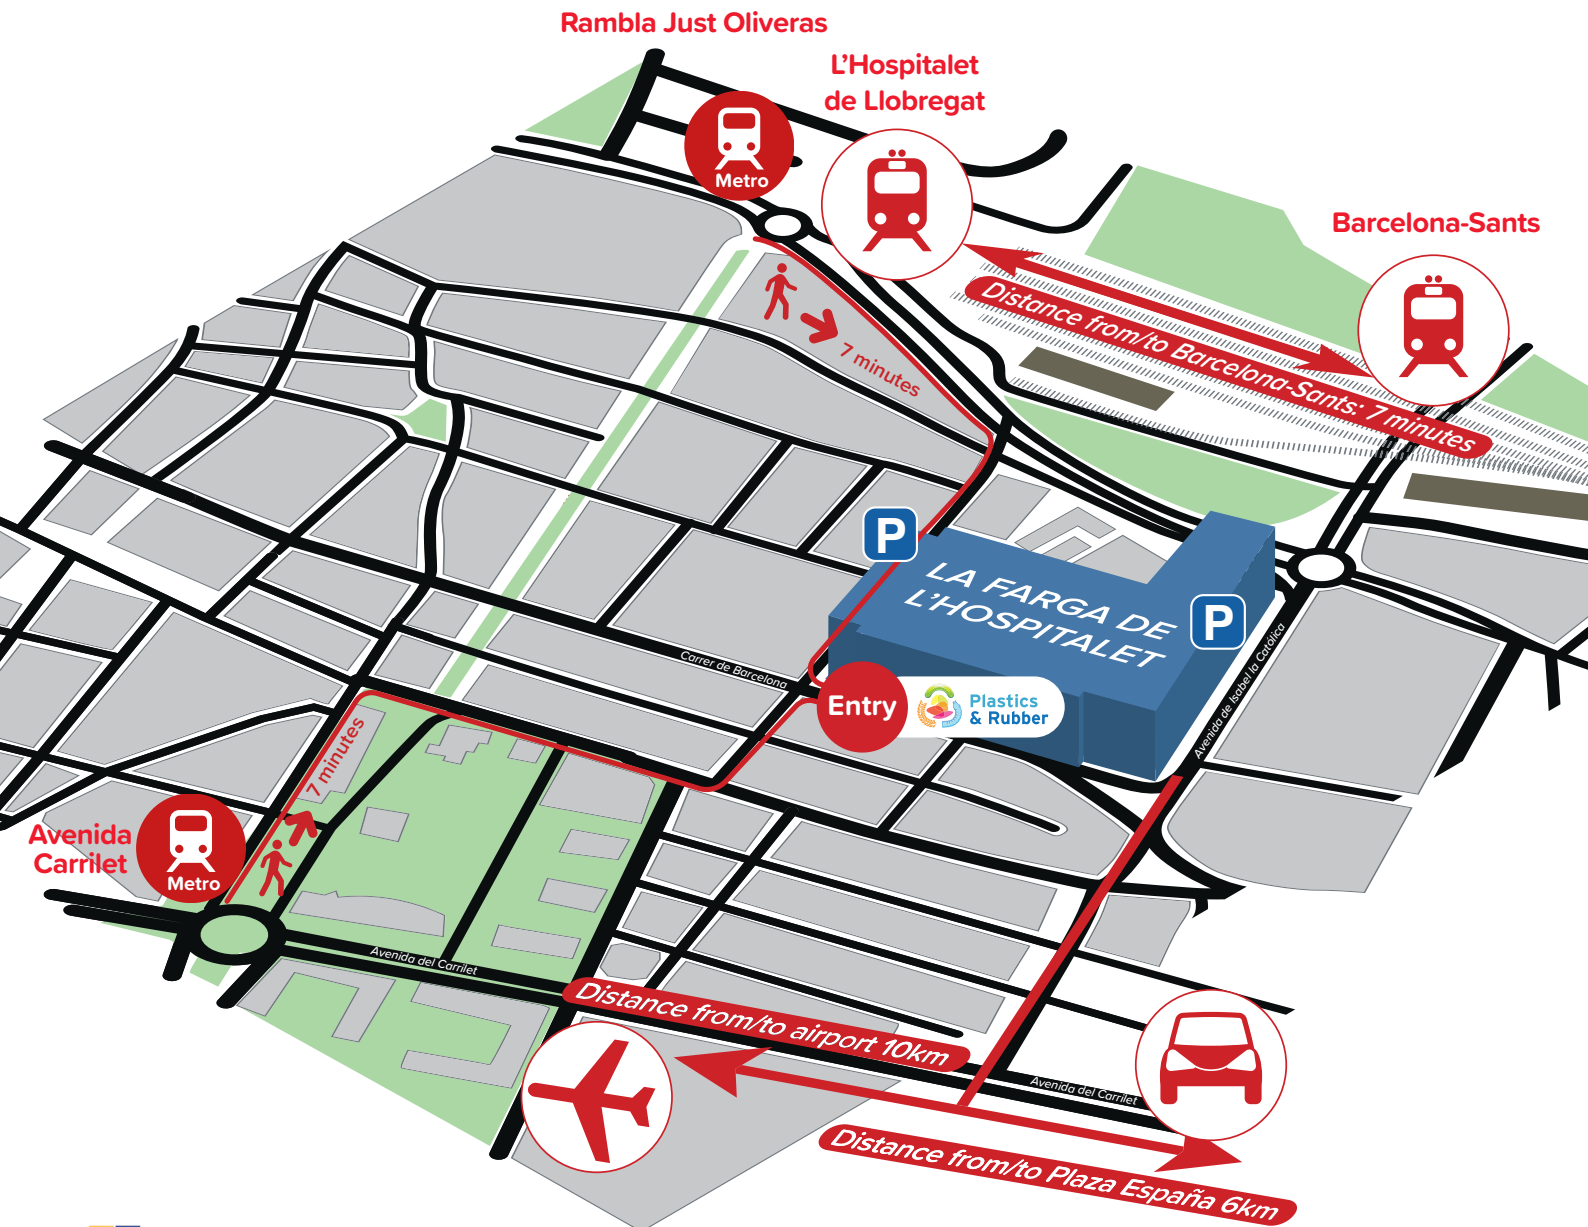

Plastics & Rubber

Access Plan

Venue Address

Recinto Ferial La Farga

Carrer de Barcelona, 2

L'Hospitalet de Llobregat

08901 Barcelona

Opening Hours

6 March 2024

09.00 – 18.00

7 March 2024

09.00 – 17.30

Organisers

Step Exhibitions

E: plasticsandrubber@step-exhibitions.com

M: +34 689 063 340